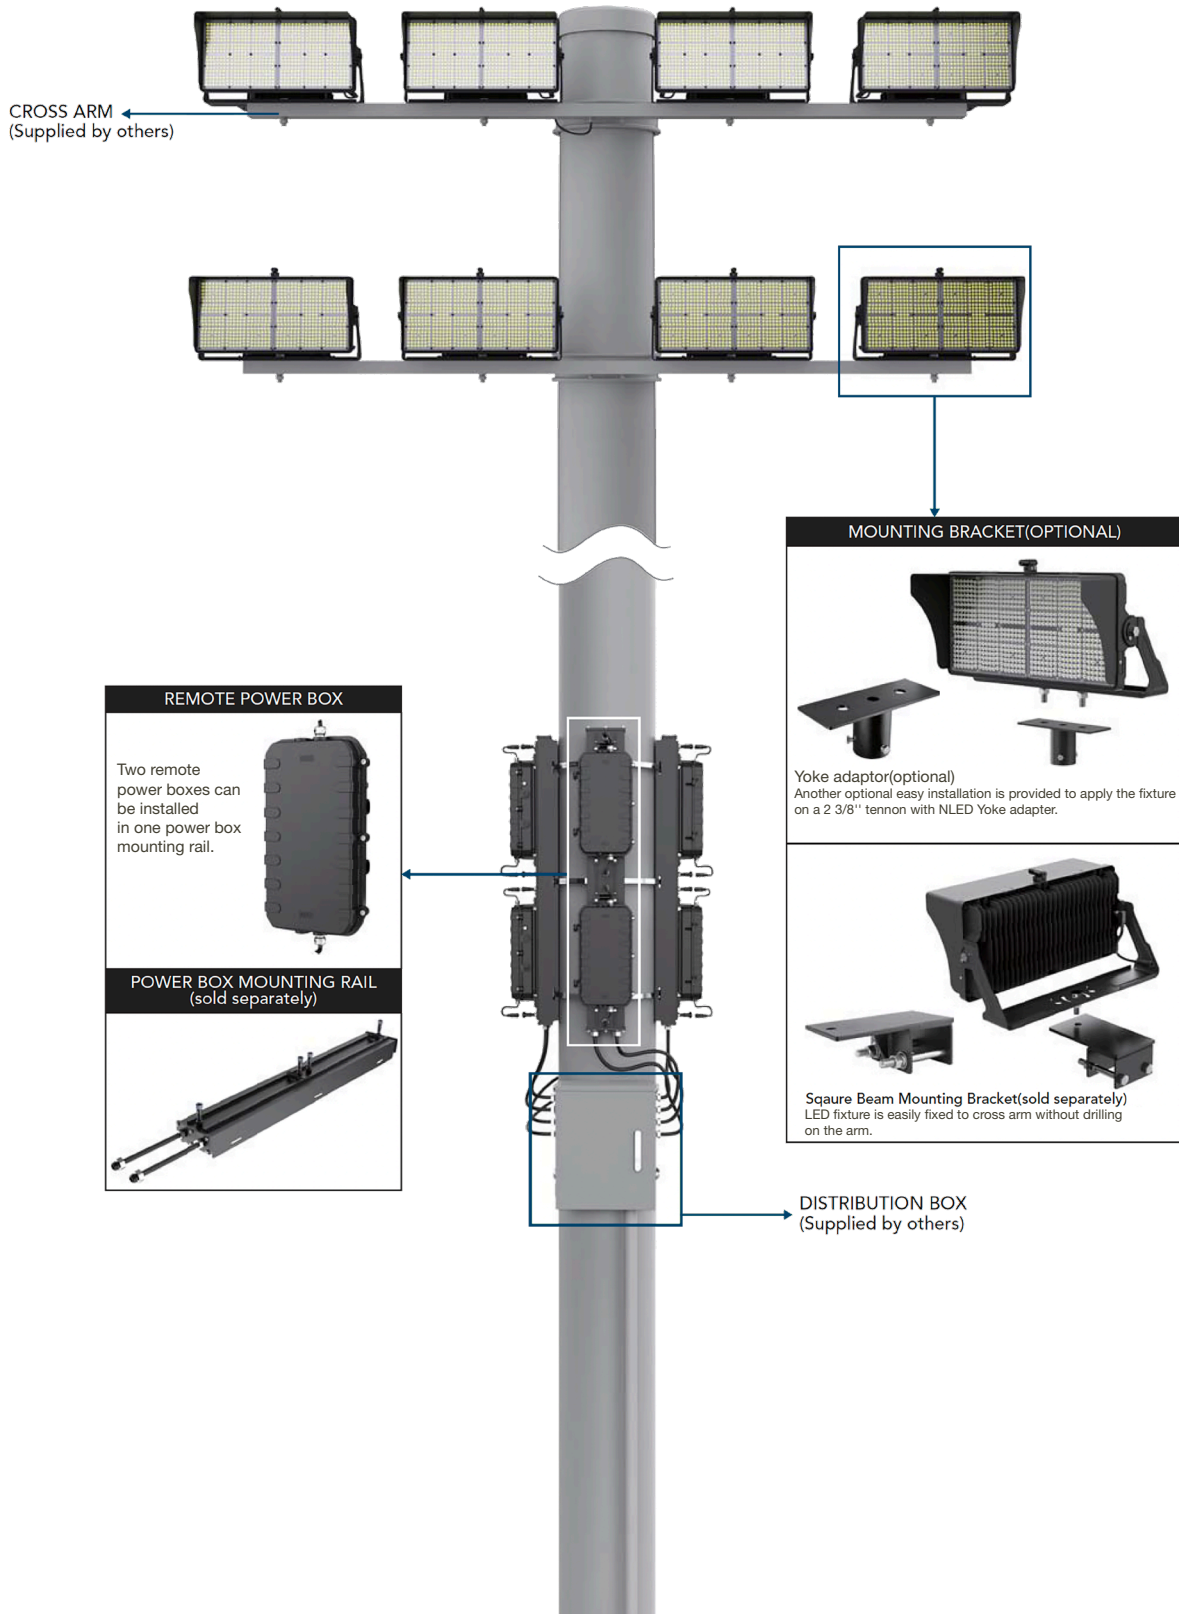

### ORDERING GUIDE

Example: AGC 500 LV 4K BK B33 TR WC BLANK

Fixture Type	Wattage	Voltage	CCT	Finish	Nema	Mounting (Option)	Integrated Control	Internal Code
<input type="text"/>	<input type="text"/>	<input type="text"/>	<input type="text"/>	<input type="text"/>	<input type="text"/>	<input type="text"/>	<input type="text"/>	<input type="text"/>
AGC Sports light	500 <sup>1</sup> 500W 600 600W 850 850W 1200 1200W	LV 120-277V HV2 200-480V	4K 4000K 5K 5000K 57K 5700K	BK Black	B22 2Hx2V B33 3Hx3V B44 4Hx4V B55 5Hx5V2 B66 6Hx6V2	TR Trunion	WC With Integrated Control Blank Without Integrated Control	Blank Alphanumeric

Note: 1. Only 500W optional for 120-277V input voltage.

AGC

[www.NationalLED.com](http://www.NationalLED.com) | 832-459-4447

Due to continued product improvements, product specifications are subject to change without notice. Please visit [www.NationalLED.com](http://www.NationalLED.com) for the most updated product specifications.

## Remote Power Box (Optional)

The Arena Glow Champion supports remote installation of the drive power - simple installation, access and maintenance of the equipment can be met by placing the drive power of the fixture at the bottom of the pole by using a fixture and extension power cord (sold separately).

## Remote Power Attached (Optional)

The fixture with separate power can be installed on the top of the light pole as a whole unit, which is simple and fast way, without additional labor costs to install the driver. It is also beneficial to reduce the power consumption of fixtures caused by remote wiring, save energy and improve efficiency.