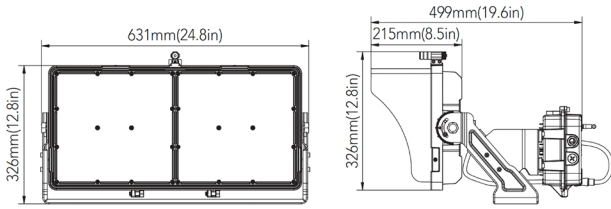

## Performance Data

SIZE	SYSTEM WATTS	VOLTAGE	EPA	CRI	LUMENS (4000K)	LPW (4000K)	LUMENS (5000K)	LPW (5000K)	LUMENS (5700K)	LPW (5700K)
Small Size	500W	120-277V 200-480V	1.8202	70	75000lm	150 lm/W	75000lm	150 lm/W	72000lm	144 lm/W
Small Size	600W	200-480V	1.8202	70	92000lm	153 lm/W	92000lm	153 lm/W	90000lm	150 lm/W
Large Size	850W	200-480V	3.3821	70	125000lm	147 lm/W	125000lm	147 lm/W	122000lm	144 lm/W
Large Size	1200W	200-480V	3.3821	70	180000lm	150 lm/W	180000lm	150 lm/W	170000lm	142 lm/W

## Photometrics

## Dimension With Power Box Attached

Small Size: 500W & 600W

Large Size: 850W & 1200W