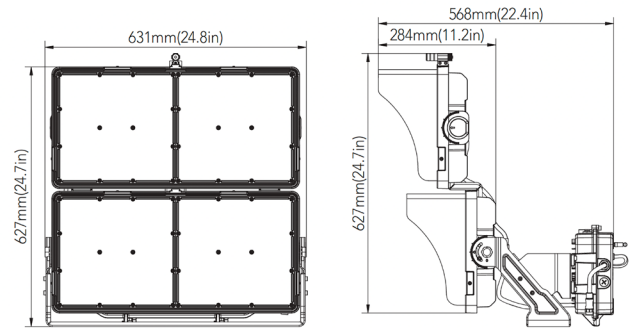

## Photometrics

## Dimension With Power Box Attached

Small Size: 500W & 600W

Large Size: 850W & 1200W