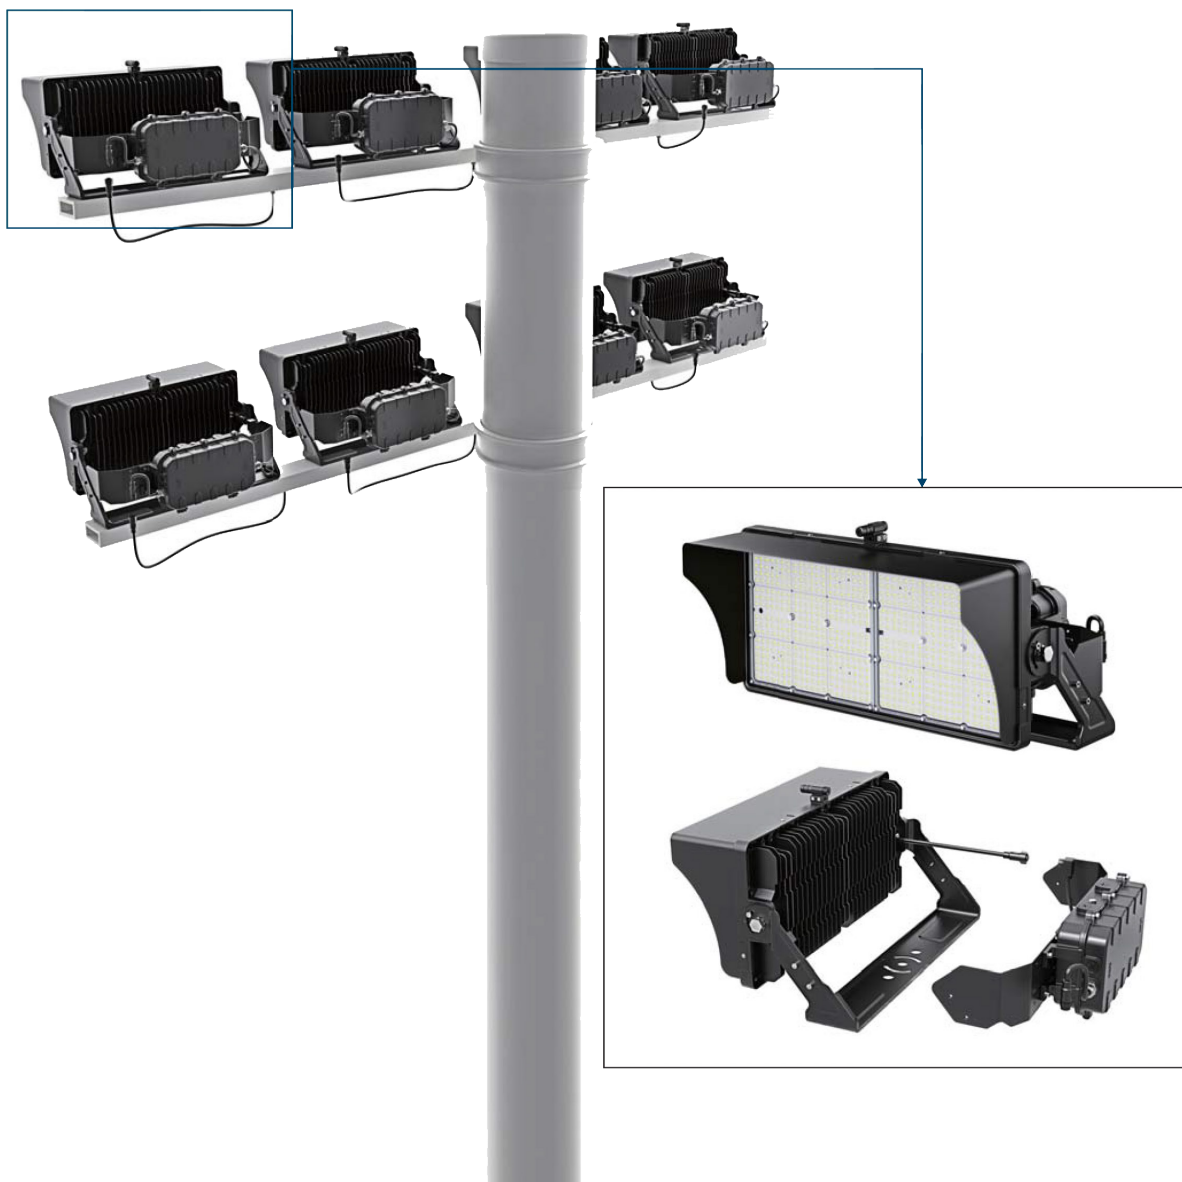

## Remote Power Box (Optional)

The Arena Glow Champion supports remote installation of the drive power - simple installation, access and maintenance of the equipment can be met by placing the drive power of the fixture at the bottom of the pole by using a fixture and extension power cord (sold separately).

## Remote Power Attached (Optional)

The fixture with separate power can be installed on the top of the light pole as a whole unit, which is simple and fast way, without additional labor costs to install the driver. It is also beneficial to reduce the power consumption of fixtures caused by remote wiring, save energy and improve efficiency.