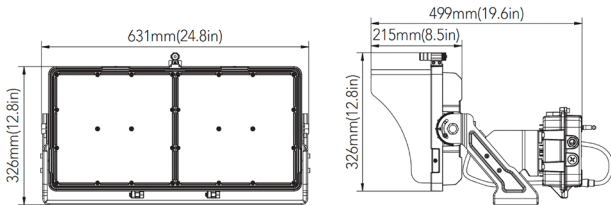

## Photometrics

## Dimension With Power Box Attached

Small Size: 500W & 600W

Large Size: 850W & 1200W

## With Remote Power Box

Small Size: 500W & 600W

Large Size: 850W & 1200W